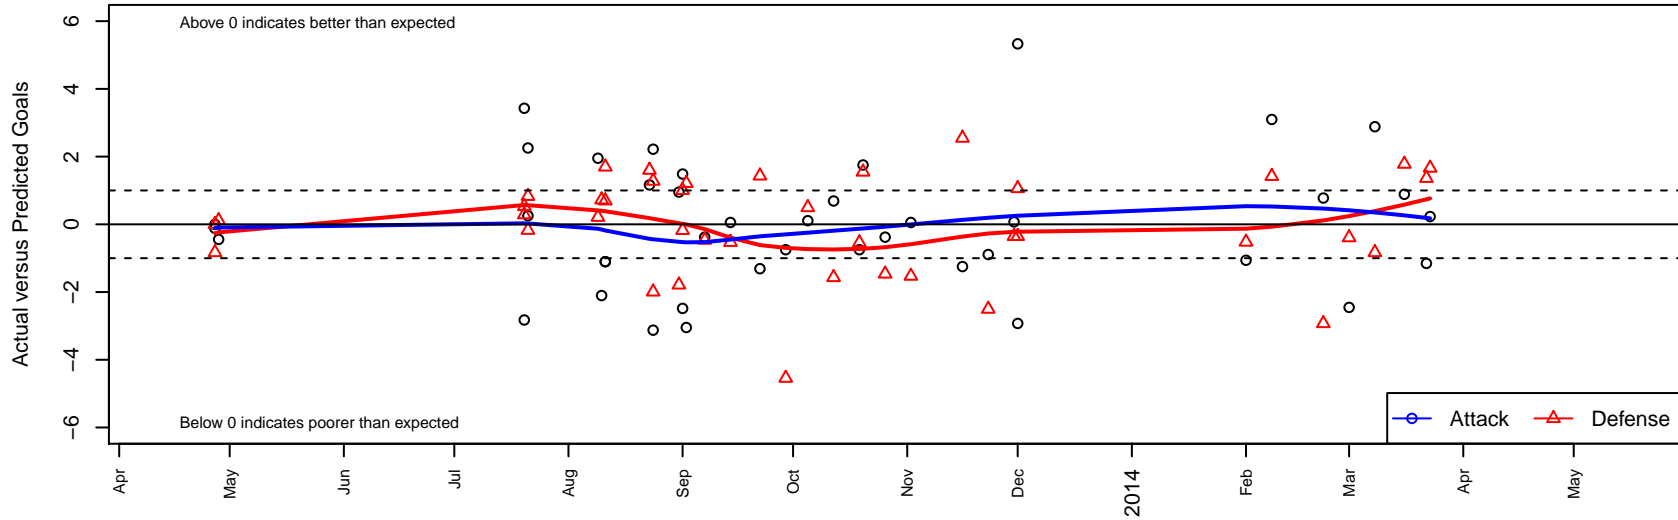

RSA Elite Diamondbacks B00

Dots are actual minus expected GF (blue circles) and GA (red triangles).
Blue line is smoothed change in attack strength. Red is smoothed change in defense strength.